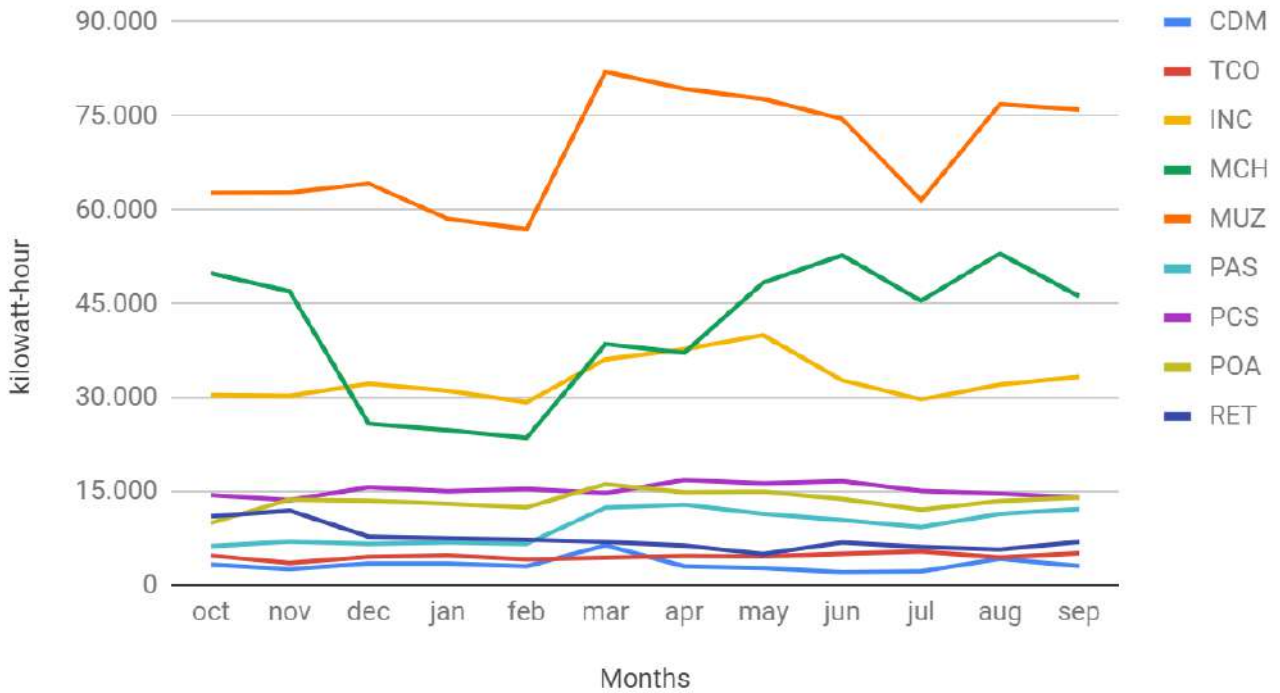

IFSULDEMINAS Electric Energy Consumption 2021-2022 - Campi

Description

IFSULDEMINAS consumed **2,365,531 kWh** in 2021/2022. In 2020/2021, consumption was **1,598,659 kWh**, an increase of **47.97%**, due to back to school starting in February following the COVID-19 pandemic. However, IFSULDEMINAS produces a considerable part of the electricity used, which reduces utility energy consumption. The chart shows the seasonality of consumption, which is lower in non-school periods, and the impact of Covid-19 pandemia. Source: IFSULDEMINAS Units, based on Cemig and DME (Poços de Caldas) bills.