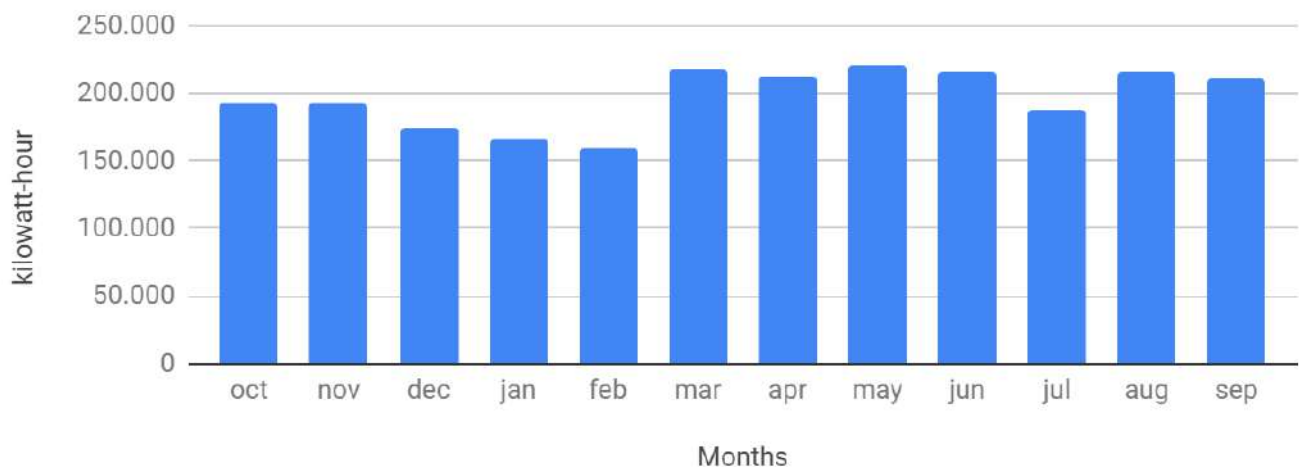

University : IFSULDEMINAS
Country : BRAZIL
Web Address : <https://www.ifsuldeminas.edu.br/index.php>

[2] Energy and Climate Change (EC)

[2.6] Electricity Usage per Year (in kWh)

IFSULDEMINAS Electric Energy Consumption (kWh)											
Year	Months	Total	CDM	TCO	INC	MCH	MUZ	PAS	PCS	POA	RET
2021	oct	192.955	3.343	4.790	30.457	49.903	62.723	6.273	14.439	9.988	11.039
	nov	192.624	2.639	3.615	30.296	46.987	62.778	7.011	13.633	13.721	11.944
	dec	174.048	3.525	4.575	32.234	25.856	64.202	6.642	15.669	13.525	7.820
2022	jan	165.418	3.519	4.834	31.098	24.813	58.590	6.888	15.055	13.061	7.560
	feb	158.868	3.081	4.190	29.267	23.590	56.900	6.642	15.430	12.457	7.311
	mar	217.890	6.389	4.466	36.127	38.556	82.051	12.423	14.758	16.164	6.956
	apr	213.067	3.084	4.720	37.734	37.185	79.313	12.915	16.856	14.893	6.367
	may	221.290	2.795	4.643	39.984	48.381	77.713	11.439	16.305	14.976	5.054
	jun	215.051	2.143	5.084	32.777	52.760	74.523	10.455	16.650	13.792	6.867
	jul	187.096	2.248	5.428	29.713	45.491	61.530	9.348	15.082	12.086	6.170
	aug	216.080	4.271	4.495	32.079	53.000	76.886	11.439	14.668	13.485	5.757
	sep	211.144	3.133	5.168	33.350	46.208	76.006	12.177	14.077	14.045	6.980
	Total	2.365.531	40.170	56.008	395.116	492.730	833.215	113.652	182.622	162.193	89.825
	Average	197.128	3.348	4.667	32.926	41.061	69.435	9.471	15.219	13.516	7.485

IFSULDEMINAS Electric Energy Consumption 2021-2022