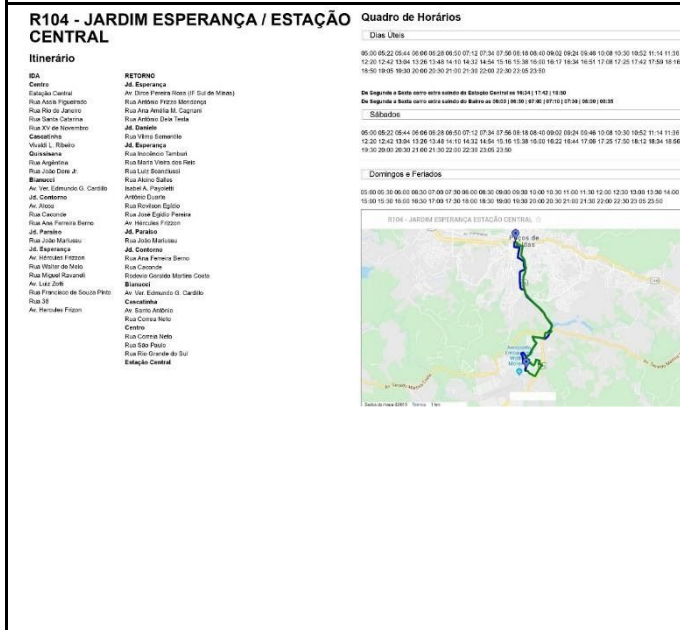

### [5.5] Shuttle services

Figure 1: Pouso Alegre Campus bus schedule.

Figure 2: Passos Campus bus schedule.

Figure 3: Poços de Caldas Campus bus schedule.

Figure 4: Machado Campus bus schedule.

Figure 5: Pouso Alegre Campus institutional bus