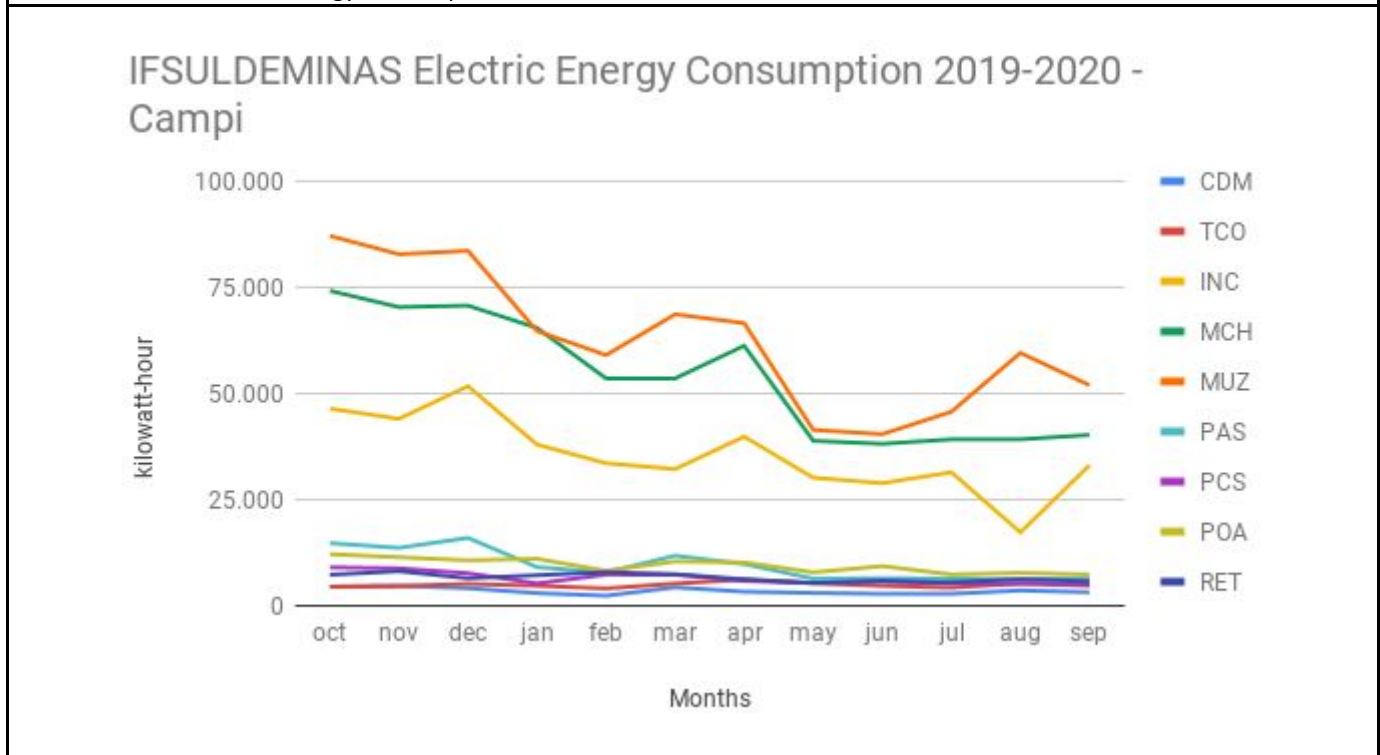

University : IFSULDEMINAS
Country : BRAZIL
Web Address : <https://www.ifsuldeminas.edu.br/index.php>

[2] Energy and Climate Change (EC)

[2.6] Electricity usage per year (in kilowatt hour)

IFSULDEMINAS Electric Energy Consumption (kWh)											
Year	Months	Total	CDM	TCO	INC	MCH	MUZ	PAS	PCS	POA	RET
2019	oct	260.081	4.510	4.498	46.437	74.200	87.125	14.760	9.054	12.177	7.320
	nov	248.596	4.715	4.633	44.036	70.350	82.799	13.653	8.811	11.439	8.160
	dec	256.183	4.141	5.173	51.725	70.700	83.609	15.990	7.664	10.701	6.480
2020	jan	208.496	2.993	4.717	37.979	65.450	64.725	9.102	5.260	11.070	7.200
	feb	184.021	2.378	4.092	33.577	53.550	59.045	7.872	7.346	8.241	7.920
	mar	201.027	4.346	5.236	32.202	53.550	68.646	11.808	7.344	10.455	7.440
	apr	209.325	3.321	6.179	39.839	61.250	66.565	9.840	5.882	10.209	6.240
	may	143.807	3.034	5.292	30.165	38.850	41.423	6.396	5.375	7.872	5.400
	jun	142.394	2.829	4.696	28.886	38.150	40.422	6.519	5.664	9.348	5.880
	jul	148.010	2.829	4.266	31.446	39.200	45.699	6.396	5.274	7.380	5.520
	aug	150.430	3.608	5.301	17.307	39.200	59.560	6.273	5.192	7.749	6.240
	sep	157.996	3.198	4.722	33.092	40.250	51.960	6.519	5.115	7.380	5.760
Total		2.310.366	41.902	58.805	426.691	644.700	751.578	115.128	77.981	114.021	79.560
Average		192.531	3.492	4.900	35.558	53.725	62.632	9.594	6.498	9.502	6.630

Table 1: IFSULDEMINAS energy consumption in the last 12 months. Source: IFSULDEMINAS.

Graphic 1: IFSULDEMINAS energy consumption in the last 12 months.

Description

IFSULDEMINAS consumed **2,310,366 kWh** in 2019/2020. However, IFSULDEMINAS produces a considerable part of the electricity used, which reduces utility energy consumption. The chart shows the seasonality of