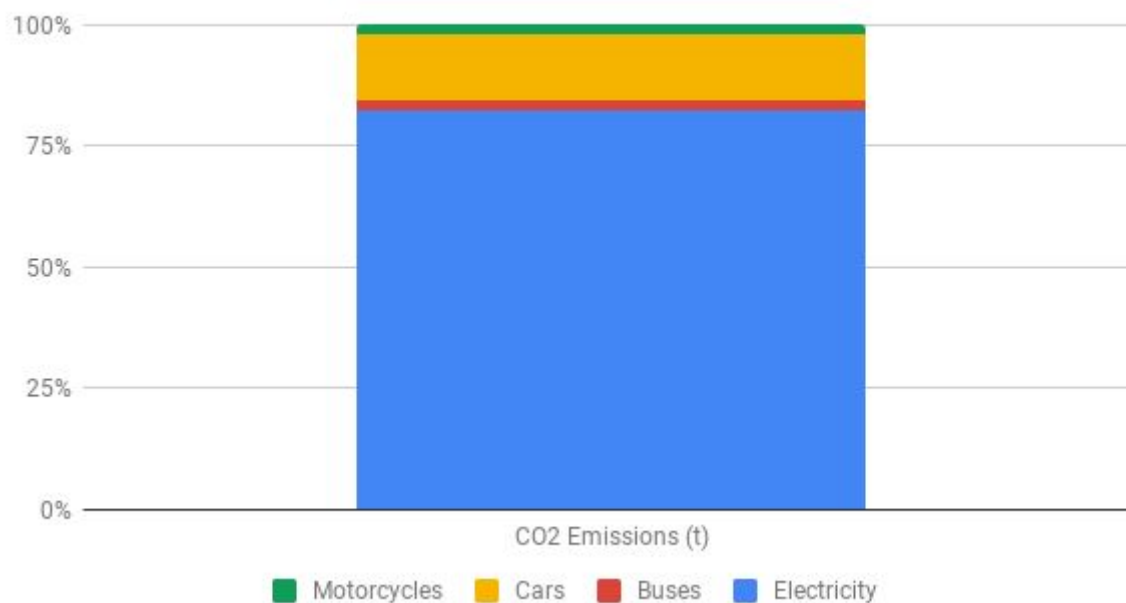

IFSULDEMINAS CO2 Emissions (t)

Graphic 1: IFSULDEMINAS total CO2 emissions in the last 12 months. Results calculated using Appendix 3 of the GreenMetric World University Rankings UI 2020 Guideline.

Description

IFSULDEMINAS carbon footprint is **2,351.1 tons of CO₂**. Electricity represents 82.54% of all emissions, followed by cars (13.85%), buses (1.84%) and motorcycles (1.76%). The carbon footprint is smaller than last year, largely due to the Covid-19 pandemic. Source: IFSULDEMINAS Campi.