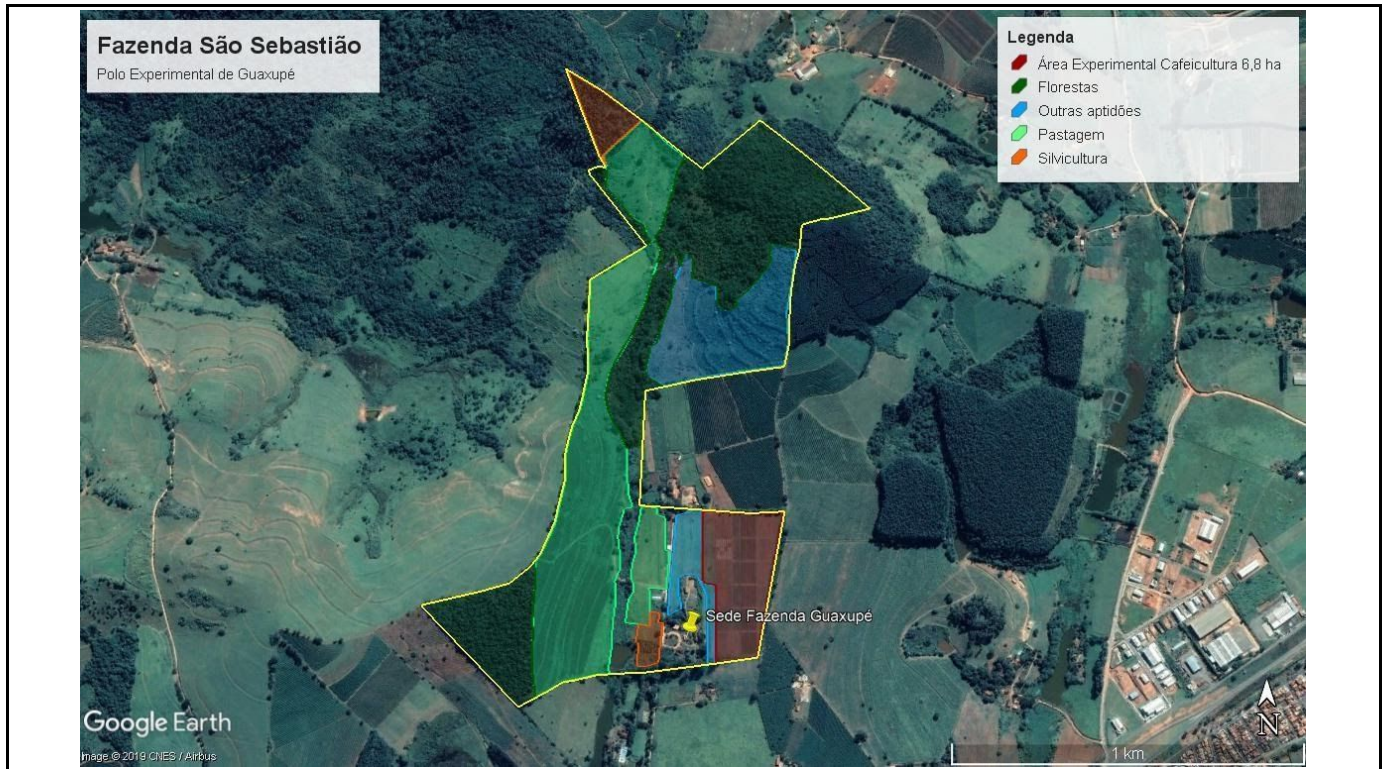

Número de Campi

Campus Sede, CECAES (Educação Física), Colégio Comercial.

Figure 7: Muzambinho - Main Campus, CeCAES and Commercial College.

Figure 8: Muzambinho Campus - Main Campus configuration.

Figure 9: Muzambinho Campus - São Sebastião Farm (Guaxupé Experimental Pole) configuration.

Figure 10: Campus Muzambinho - CeCAES.

Figure 11: Muzambinho Campus - Commercial College.

Description

Muzambinho Campus is IFSULDEMINAS biggest and main campus. Former Federal Agrotechnical School of Muzambinho, it is located in the Morro Preto rural neighborhood, addressed on the km 35 of the BR 491 road. Although there are now several other courses, the predominance is still in agriculture. With an area of 218 ha, it counts on the cultivations of vegetables, annuals and perennials, and also with the zootechnical sectors of small, medium and large animals.

In addition to the main Campus, there are another 3 (three) units for academic purposes, namely the Commercial College (figure 6), the CeCAES (Center for Sciences Applied to Education and Health, figure 5) and the São Sebastião Farm (figure 9), where is located an extension of the Innovation Pole, functioning as a Technology Validation Center in Coffee Culture.