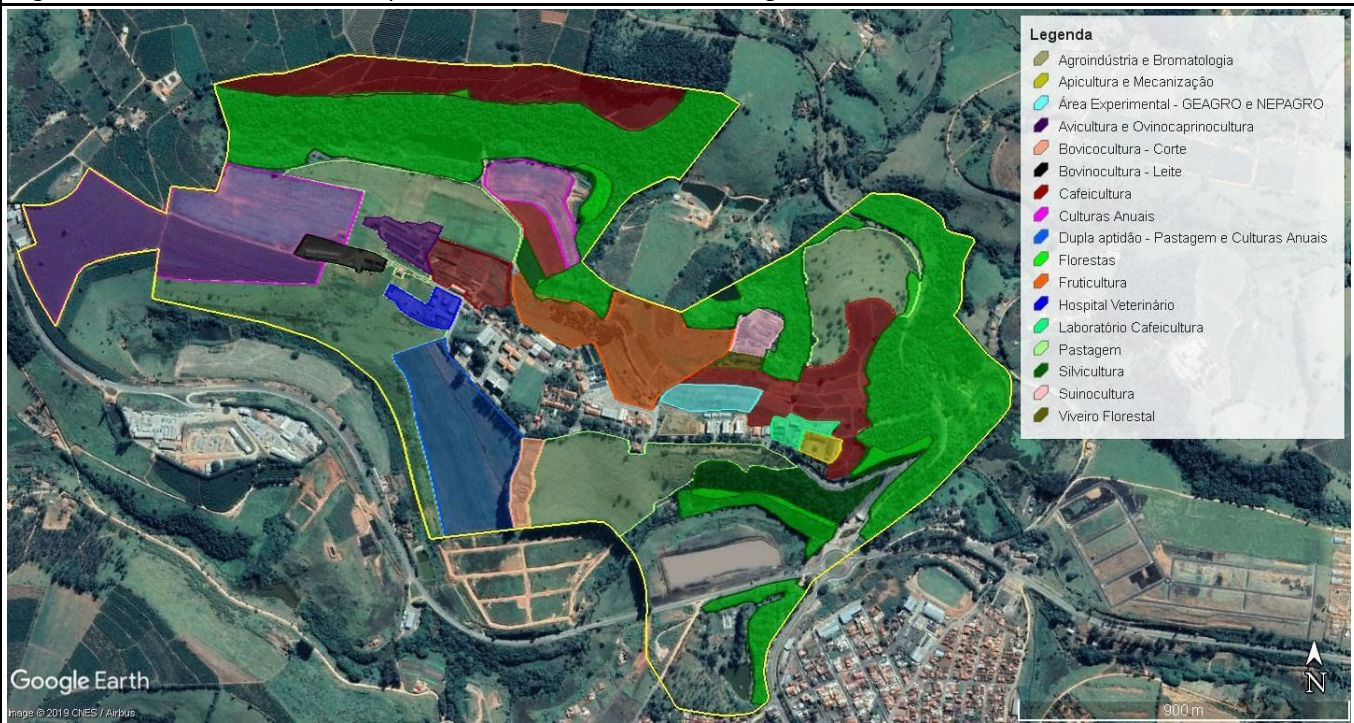

Figure 1: Muzambinho Main Campus.

Figure 2: Muzambinho Main Campus.

Figure 3: Muzambinho Main Campus.

Figure 4: Muzambinho Main Campus.

Figure 5: Muzambinho Campus - CeCAES.

Figure 6: Muzambinho Campus - Commercial College.

Número de Campi

Campus Sede, CECAES (Educação Física), Colégio Comercial.

Figure 7: Muzambinho - Main Campus, CeCAES and Commercial College.

Figure 8: Muzambinho Campus - Main Campus configuration.

Figure 9: Muzambinho Campus - São Sebastião Farm (Guaxupé Experimental Pole) configuration.

Figure 10: Campus Muzambinho - CeCAES.

Figure 11: Muzambinho Campus - Commercial College.

Description

Muzambinho Campus is IFSULDEMINAS biggest and main campus. Former Federal Agrotechnical School of Muzambinho, it is located in the Morro Preto rural neighborhood, addressed on the km 35 of the BR 491 road. Although there are now several other courses, the predominance is still in agriculture. With an area of 218 ha, it counts on the cultivations of vegetables, annuals and perennials, and also with the zootechnical sectors of small, medium and large animals.

In addition to the main Campus, there are another 3 (three) units for academic purposes, namely the Commercial College (figure 6), the CeCAES (Center for Sciences Applied to Education and Health, figure 5) and the São Sebastião Farm (figure 9), where is located an extension of the Innovation Pole, functioning as a Technology Validation Center in Coffee Culture.