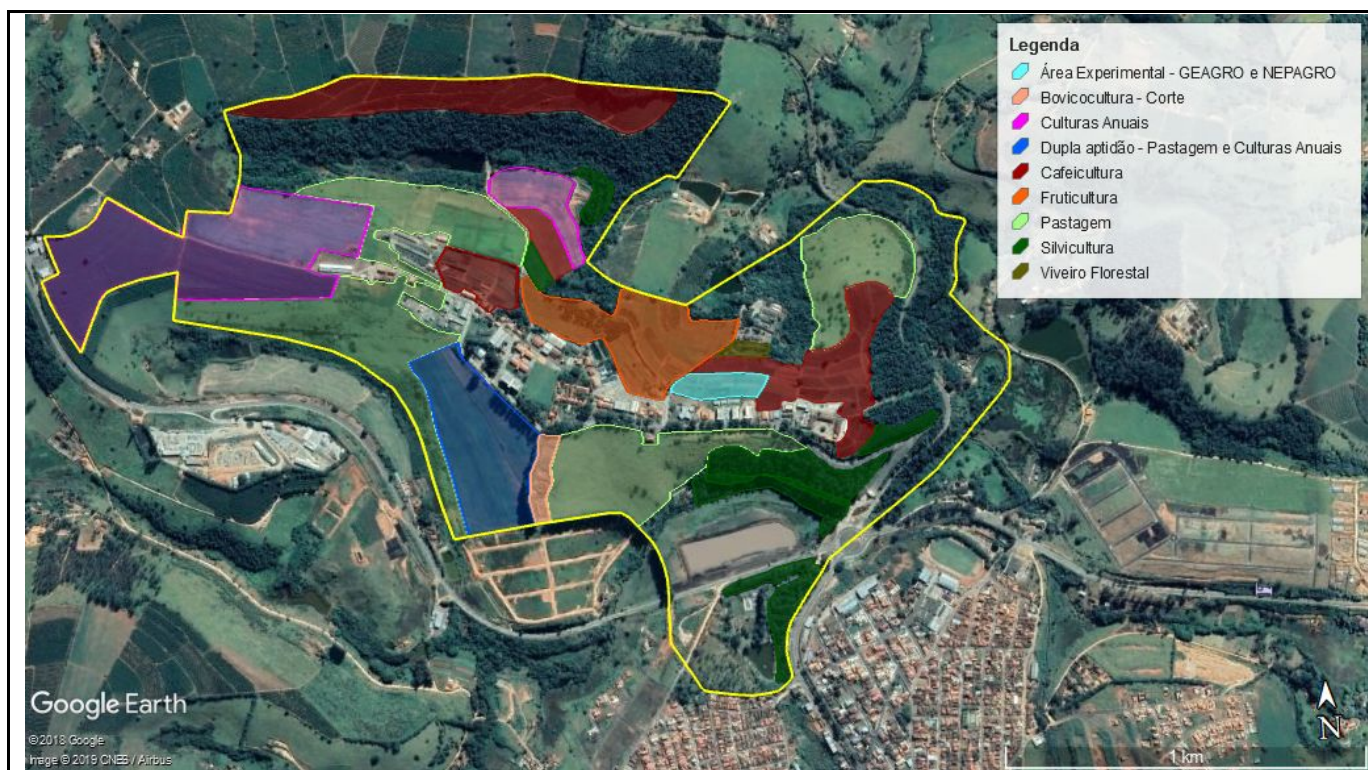

### [1] Setting and Infrastructure (SI)

#### [1.10] Total area on campus covered in planted vegetation (meter<sup>2</sup>)

Figure 1: Muzambinho Campus planted vegetation.

#### Description

IFSULDEMINAS have **3,730,646 m<sup>2</sup>** covered in planted vegetation (annual plantations, pastures, coffee, fruit, forestry and forest nurseries, etc), which corresponds to **51,61%** of the total area. Source: Muzambinho Campus. Image captured by Google Earth application.