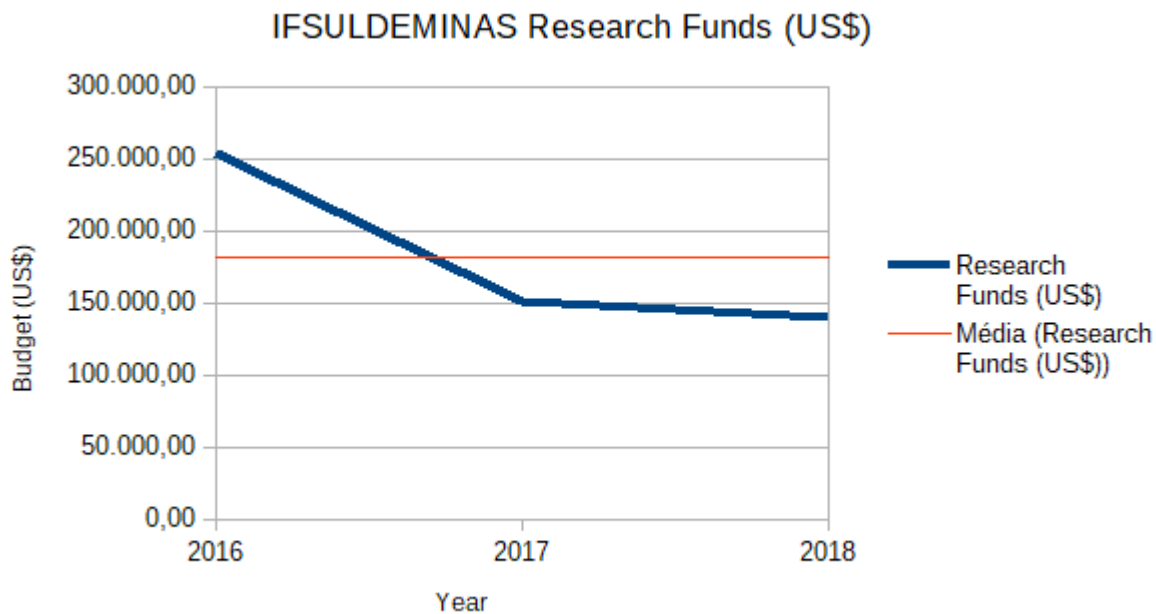

Description

Year	Research Funds (US\$)
2016	253.787,59
2017	150.834,92
2018	139.620,33
Total	544.242,84
Average	181.414,28

Source: Pro-Rectorcy of Research, Postgraduate and Innovation.