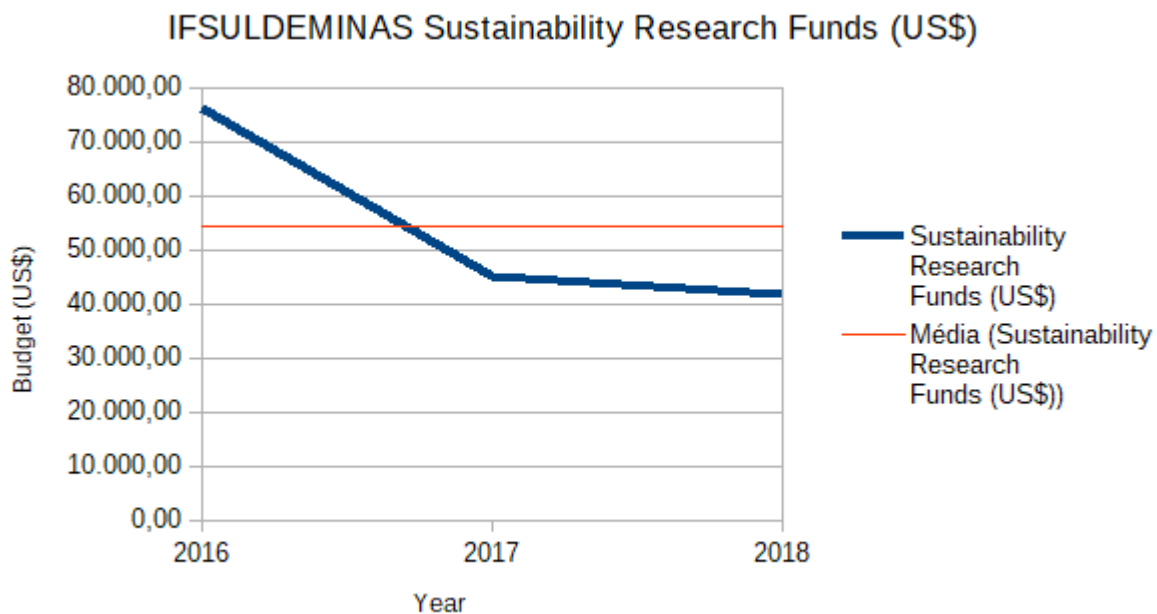

#### [6.4] Total research funds dedicated to sustainability research (in US Dollars)

#### Description

Year	Sustainability Research Funds (US\$)
2016	76.136,28
2017	45.250,48
2018	41.886,10
<b>Total</b>	<b>163.272,85</b>
<b>Average</b>	<b>54.424,28</b>

Source: Pro-Rectory of Research, Postgraduate and Innovation.