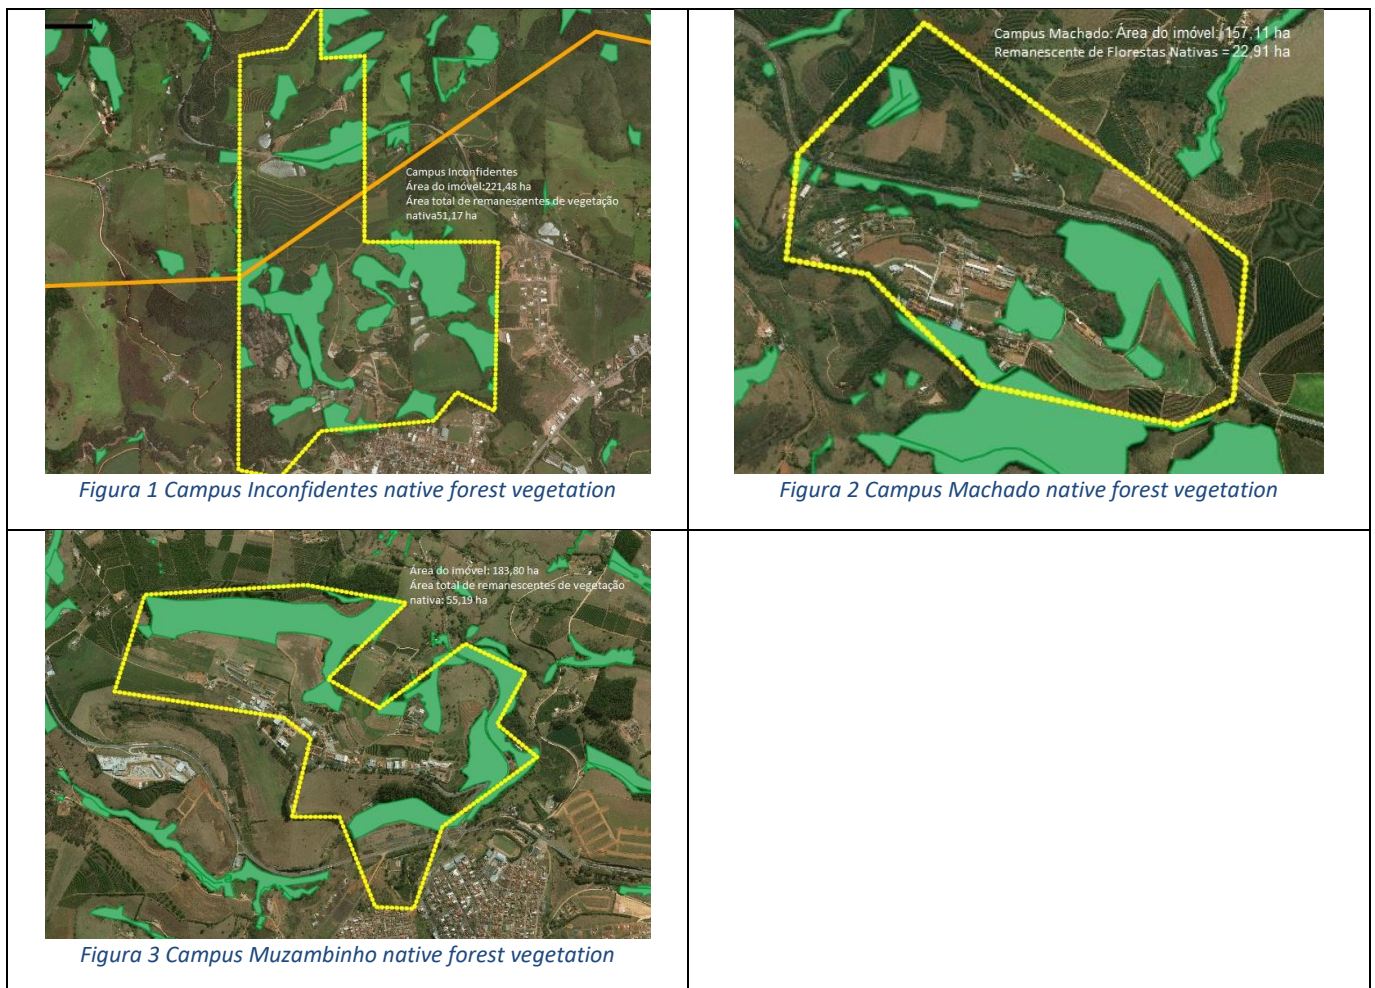

## Template for Evidence(s) UI GreenMetric Questionnaire

University : IFSULDEMINAS  
Country : BRAZIL  
Web Address : <https://www.ifsuldeminas.edu.br/index.php>

### [1] Setting and Infrastructure (SI)

#### [1.9] Total area on campus covered in forest vegetation (meter<sup>2</sup>)

#### Description:

Total area on IFSULDEMINAS campi covered in native forest vegetation is 1.331.200 m<sup>2</sup>, that corresponds to 18,49% of total area. Source: Pro-Rectorcy of Institutional Development.