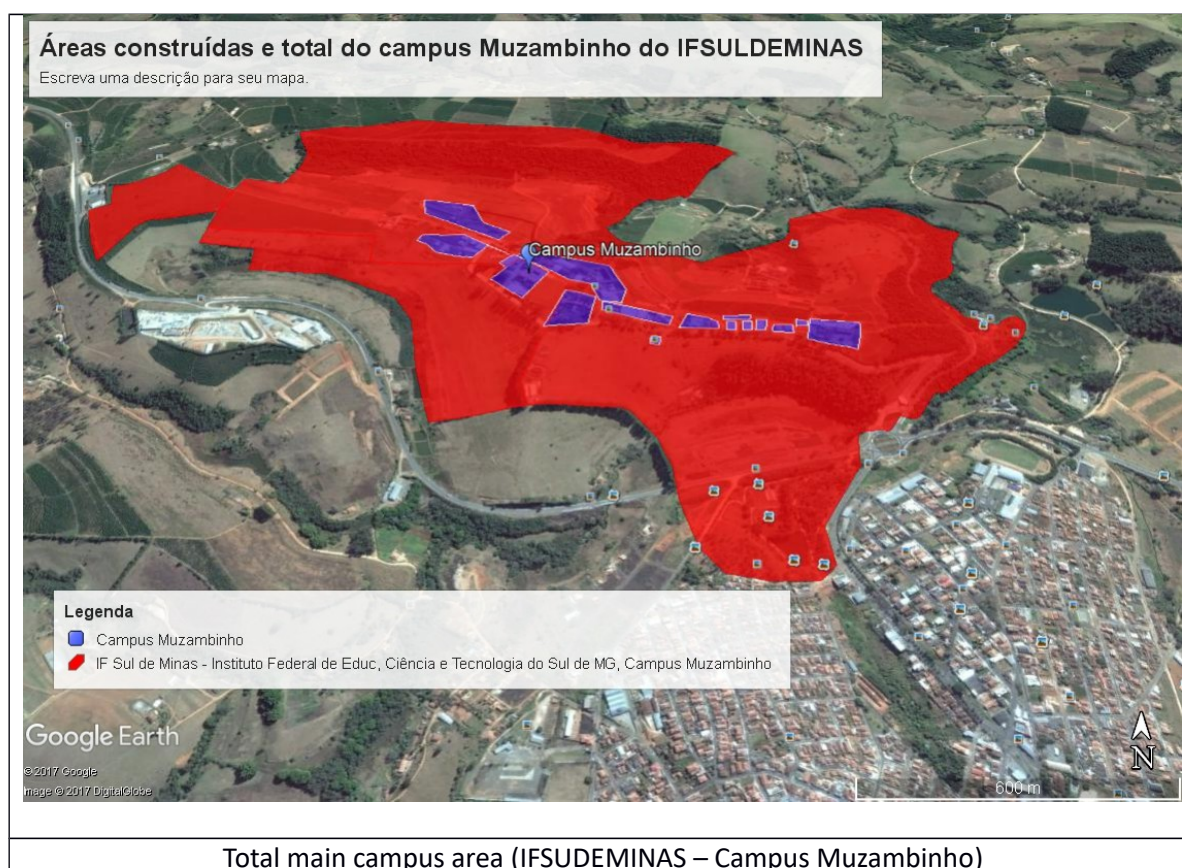

Template for Evidence(s) UI GreenMetric Questionnaire

University : IFSULDEMINAS
Country : BRAZIL
Web Address : <https://www.ifsuldeminas.edu.br/index.php>

[1] Energy and Climate Change (EC)

[1.5] Total main campus area (meter²)

Description:

Total area: 3.00 km² (1.16 mi²) = 3.003.963.34 m²