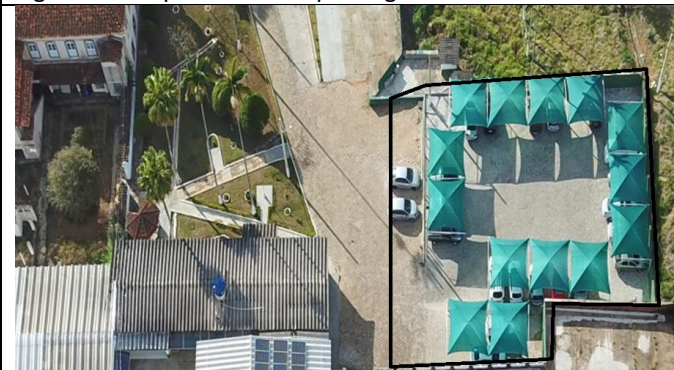

Figure 1: Campus Machado parking lots.

Figure 2: Rectory parking lots.

Figure 3: Campus Carmo de Minas parking lots.

Figure 4: Campus Inconfidentes parking lots.

Figure 5: Campus Poços de Caldas parking lots.

Figure 6: Campus Pouso Alegre parking lots.

Figure 7: Campus Três Corações parking lots.

Figure 8: Campus Muzambinho parking lots.

Figure 9: Campus Passos parking lots.

Description

The total parking area of the IFSULDEMINAS is approximately **59,182 m²**, which corresponds to **0.82%** of total area. Source: IFSULDEMINAS.