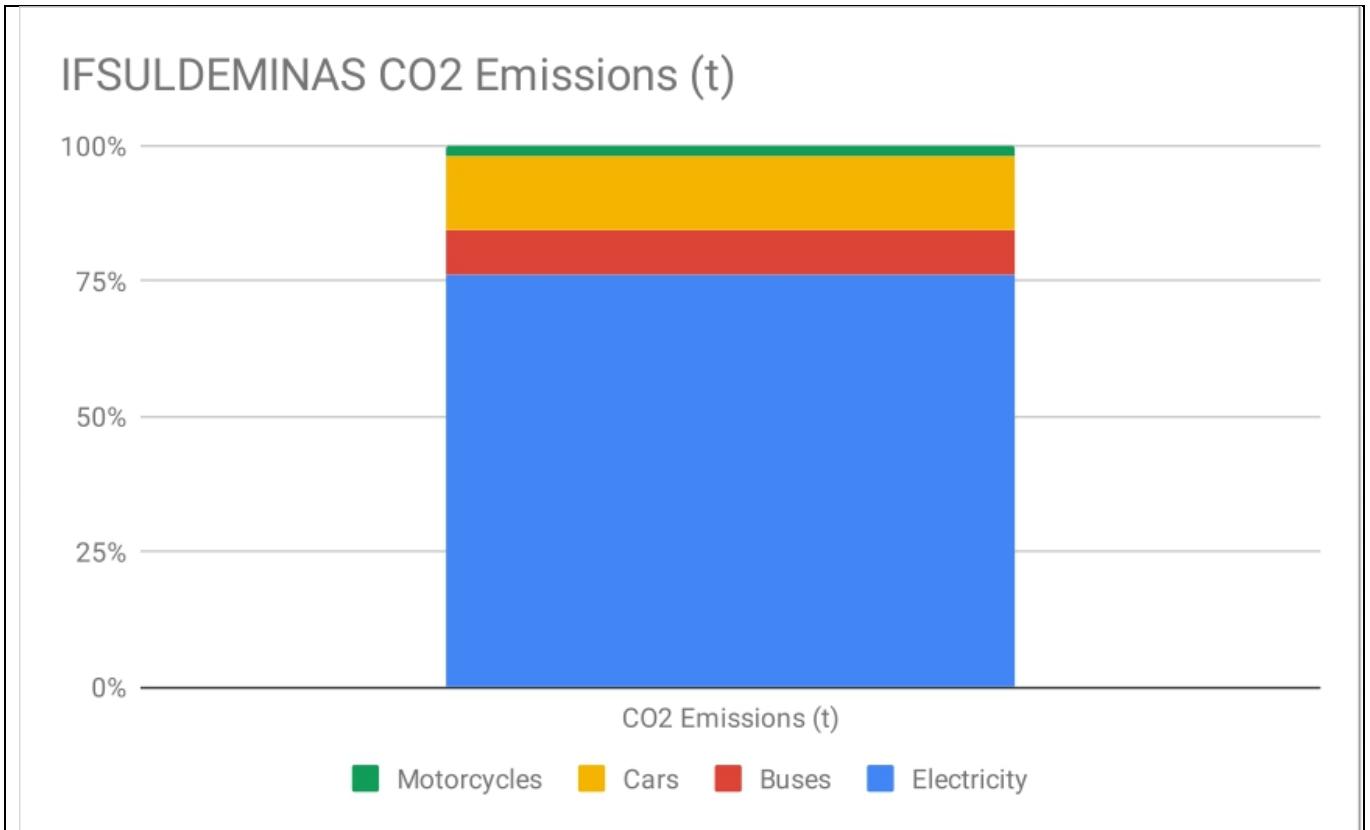

Template for Evidence(s) UI GreenMetric Questionnaire

University : IFSULDEMINAS
Country : BRAZIL
Web Address : <https://www.ifsuldeminas.edu.br/index.php>

[2] Energy and Climate Change (EC)

[2.12] Please provide total carbon footprint (CO₂ emission in the last 12 months, in metric tons)

Campus	Electricity		Buses				Cars			Motorcycles			Total CO₂ Emission (t)
	Consumption (kWh)	CO₂ Emission (t)	Amount	Trips	Distance (km)	CO₂ Emission (t)	Amount	Distance (km)	CO₂ Emission (t)	Amount	Distance (km)	CO₂ Emission (t)	
Example	1.633.286	1.372,0	15	150	5	270,0	2.000	5	960,0	4.000	5	960,0	3.562,0
Inconfidentes	528.334	443,8	20	40	3	57,6	476	3	137,1	107	3	15,4	653,9
Machado	896.620	753,2	22	44	2	34,8	484	2	69,7	158	2	11,4	869,1
Muzambinho	984.379	826,9	28	56	5	188,2	1.020	2	195,8	200	2	19,2	1.230,1
Passos	115.743	97,2				0,0	80	1	7,7	120	1	5,8	110,7
Poços de Caldas	105.895	89,0				0,0	92	1	8,8	41	1	2,0	99,8
Pouso Alegre	135.915	114,2				0,0	80	1	7,7	6	1	0,3	122,1
Carmo de Minas	49.528	41,6				0,0	80	1	7,7	9	1	0,4	49,7
Três Corações	57.090	48,0				0,0	40	1	3,8	20	1	1,0	52,8
Reitoria	86.400	72,6				0,0	80	1	7,7	4	1	0,2	80,4
Total	2.959.904	2.486,3	70	140	10	280,6	2.432	13	446,0	665	13	55,6	3.268,5

Table 1: IFSULDEMINAS CO₂ emissions in the last 12 months.

Graphic 1: IFSULDEMINAS CO₂ emissions in the last 12 months.

Description

IFSULDEMINAS Carbon Footprint is approximately **3,268.5 metric tons** of CO₂. Electricity represents 76.1% of all emissions, followed by cars (13.6%), trucks (8.6%) and motorcycles (1.7%). Source: IFSULDEMINAS.