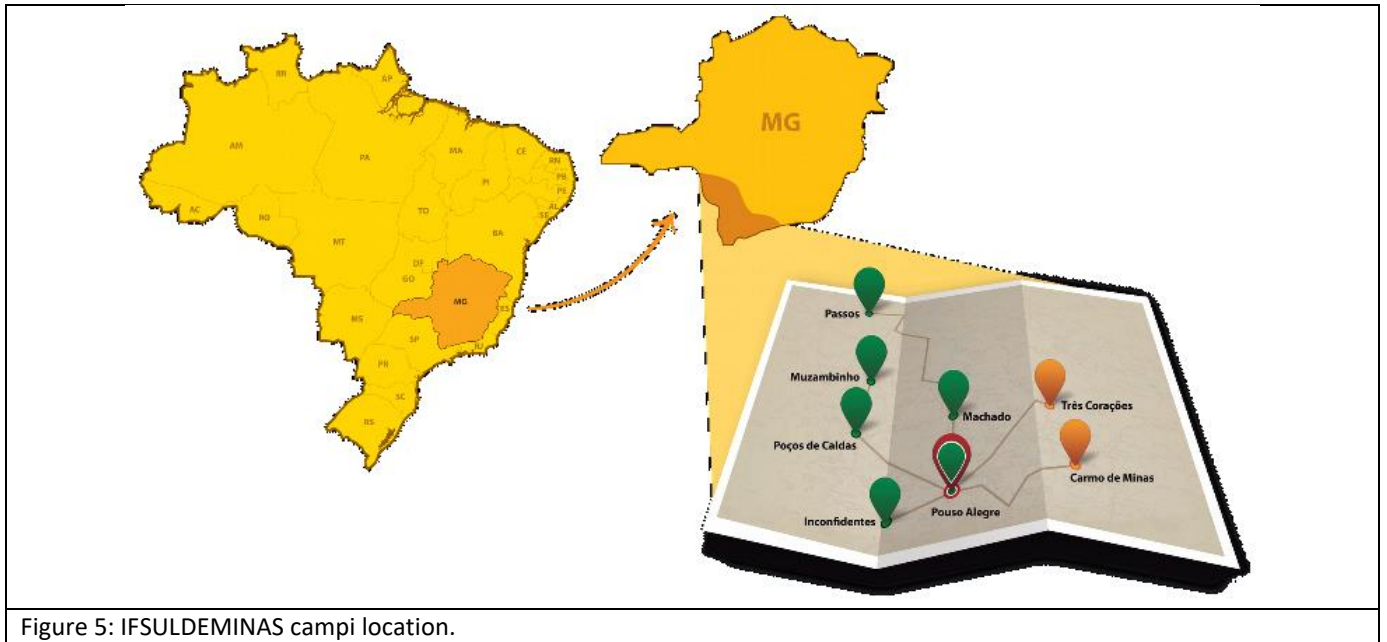

Template for Evidence(s) UI GreenMetric Questionnaire

University : IFSULDEMINAS
Country : BRAZIL
Web Address : <https://www.ifsuldeminas.edu.br/index.php>

[1] Setting and Infrastructure (SI)

[1.4] Main campus setting

Figure 1: Campus Muzambinho.

Figure 2: Campus Muzambinho.

Figure 3: Campus Muzambinho.

Figure 4: Campus Muzambinho.

Figure 5: IFSULDEMINAS campi location.

Description

In the South of Minas Gerais, the Federal Agrotechnical Schools of Inconfidentes (founded in 1918), Machado (founded in 1957) and Muzambinho (founded in 1952), traditionally recognized for quality in the offer of High School and technical courses, were unified in 2009. Thus, the Federal Institute of Education, Science and Technology of the South of Minas Gerais (IFSULDEMINAS), which currently has campuses in Passos, Poços de Caldas, Pouso Alegre (both three created in 2011) and advanced campuses in Carmo de Minas and Três Corações (both created in 2014), as well as advanced cores and network poles in several cities of the region. The operations and work of IFSULDEMINAS covers 178 municipalities, with 3.5 million inhabitants. Between 2009 and 2019, the total number of students increased from 4 thousand to almost 26 thousand students. The educational provision has added undergraduate, graduate, research and extension programs to the regular supply of technical courses. IFSULDEMINAS has 69 technical courses, 42 undergraduate courses, 17 specializations Lato Sensu and 2 specializations Stricto Sensu are offered here. The institution also offers 67 Continuing Initial Training (FIC) courses and 2 technical specialization courses. Its administrative staff members surpasses the quantity of 1,600 servers (including teachers and administrative technicians), outsourced employees and interns. Source: IFSULDEMINAS.