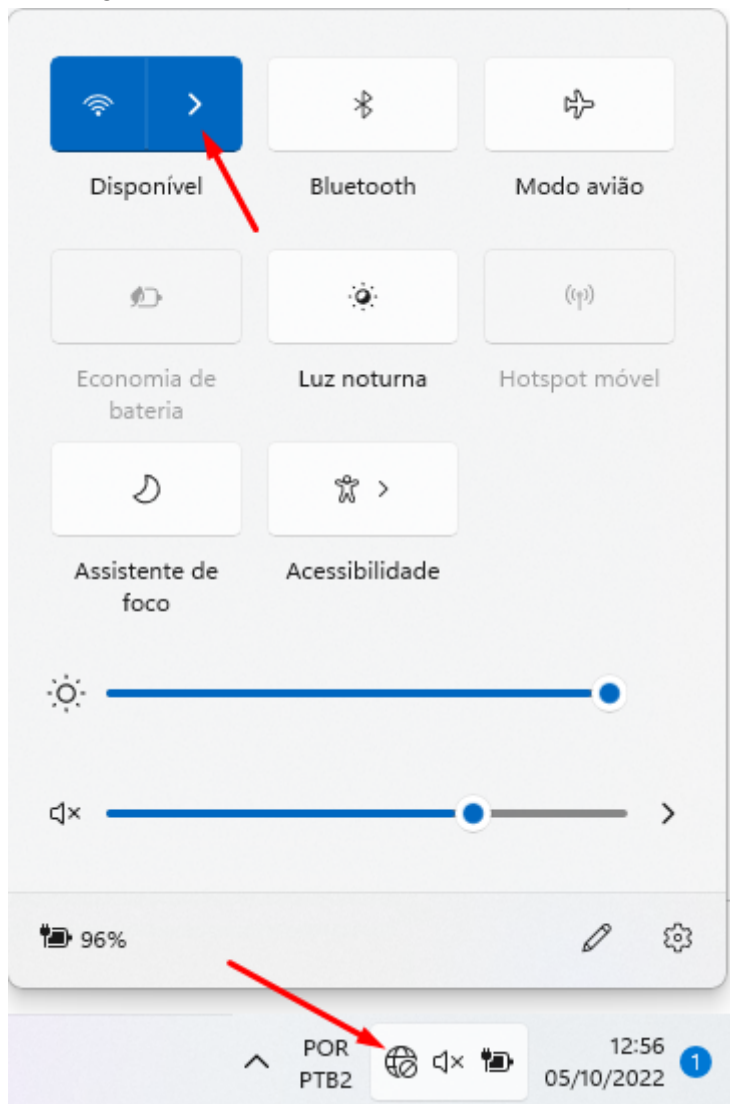

Configuração em dispositivos com Windows:

1. Abra o gerenciador de redes WI-FI;